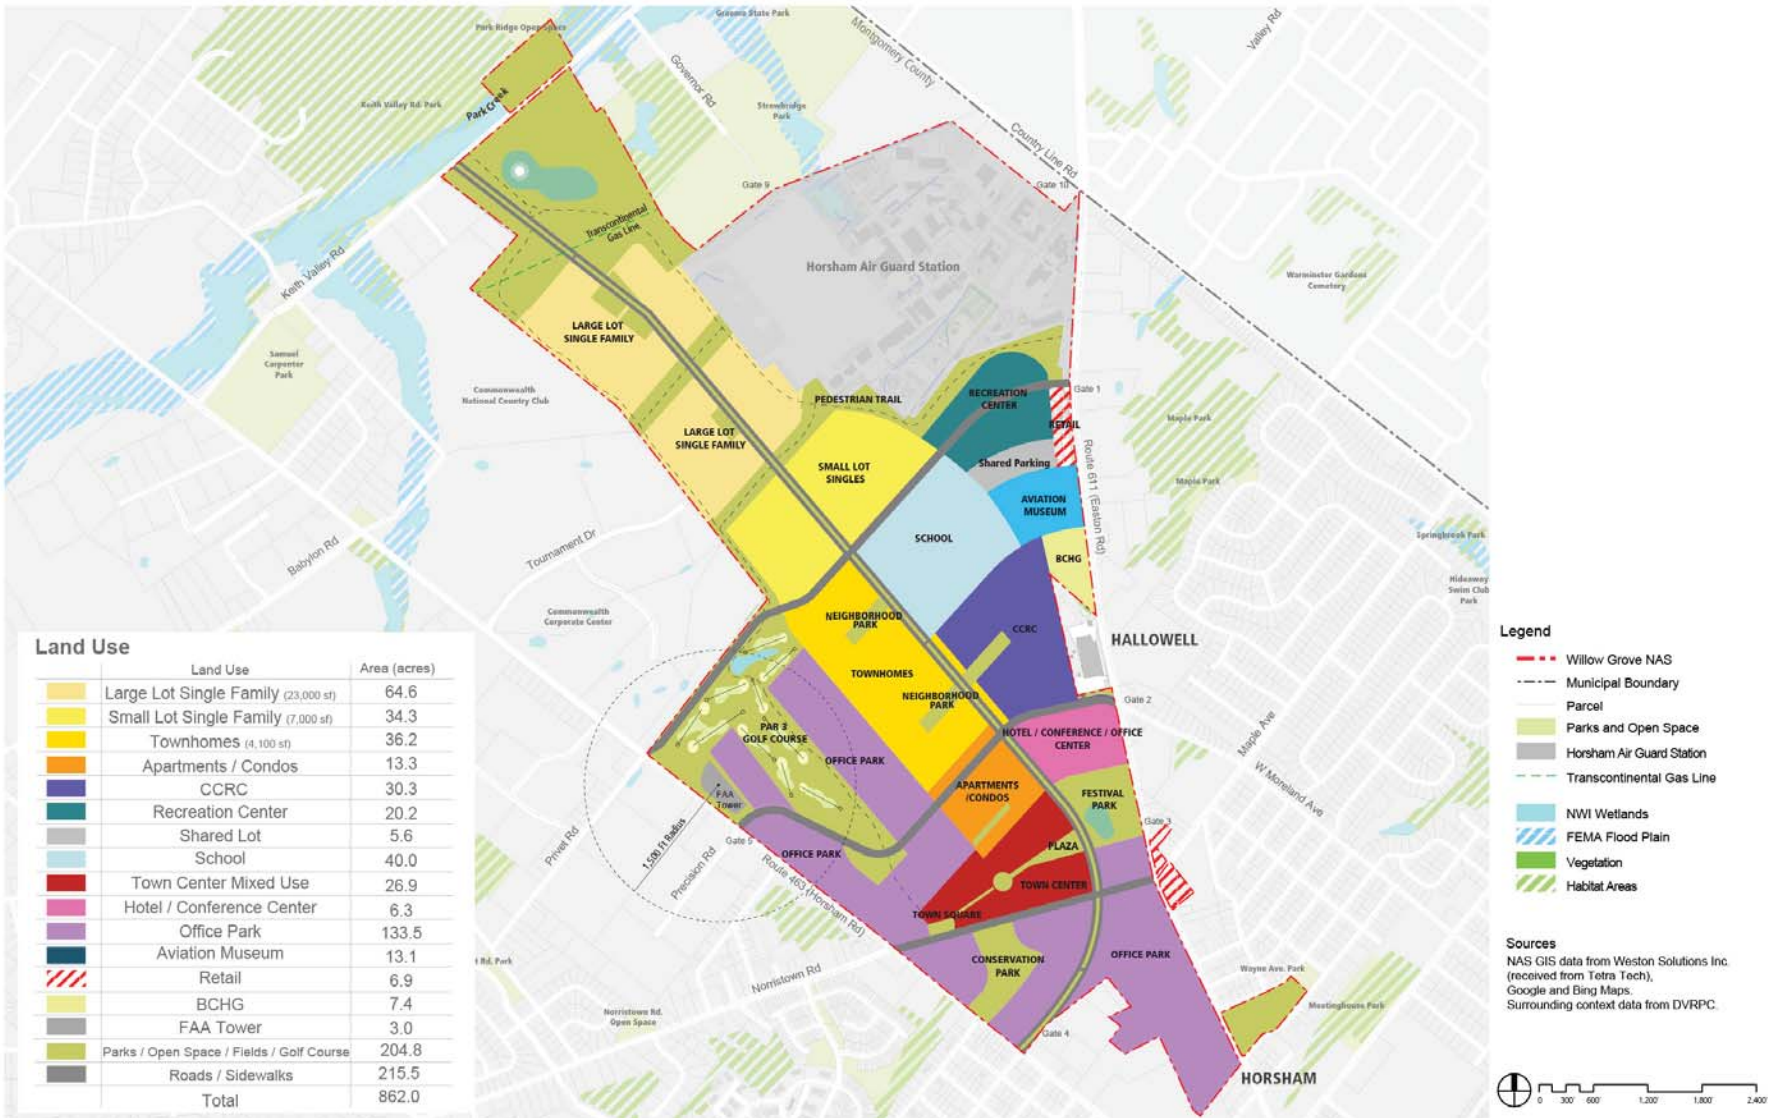

Option E: Preferred Redevelopment Plan

Option E: Preferred Redevelopment Plan

NAS-JRB Willow Grove Base Redevelopment Plan

Horsham Township, PA
 January 18, 2012