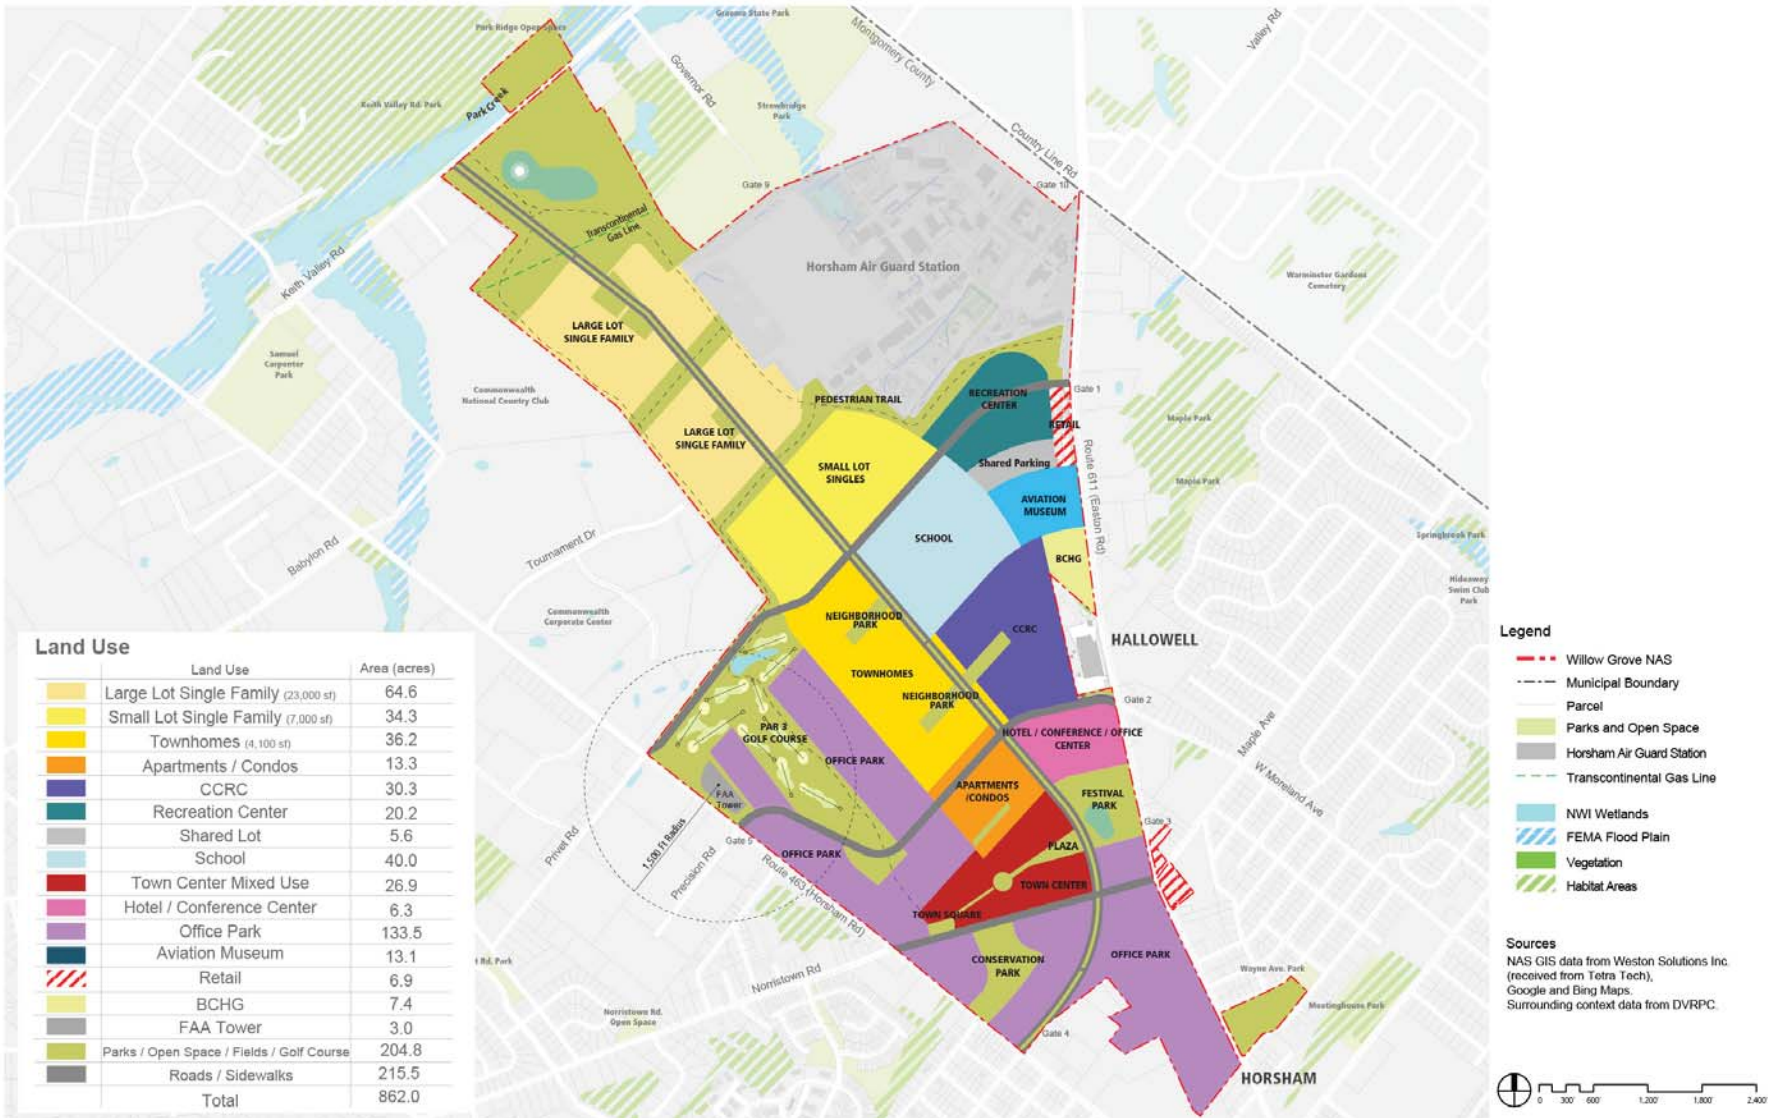

**Option E: Preferred Redevelopment Plan**

# Option E: Preferred Redevelopment Plan

## NAS-JRB Willow Grove Base Redevelopment Plan

Horsham Township, PA  
January 18, 2012